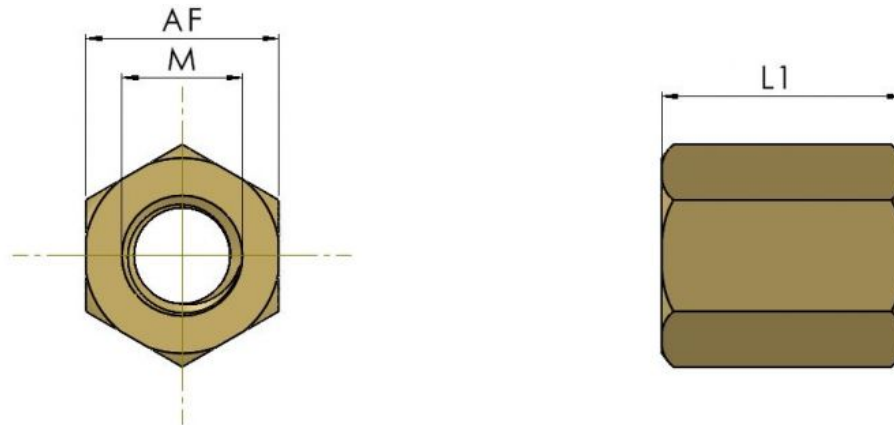

Series: 60204 Type: BS

Brass Through Spacer

Part No.	Thread M	Body A/F	Length 1	Length 2
BS 2040 05	M2	4	5	Through
BS 2040 08	M2	4	8	Through
BS 2040 10	M2	4	10	Through
BS 2040 12	M2	4	12	Through
BS 2040 15	M2	4	15	Through
BS 2550 05	M2.5	5	5	Through
BS 2550 06	M2.5	5	6	Through
BS 2550 08	M2.5	5	8	Through
BS 2550 10	M2.5	5	10	Through
BS 2550 12	M2.5	5	12	Through
BS 2550 15	M2.5	5	15	Through
BS 3050 05	M3	5	5	Through
BS 3050 06	M3	5	6	Through
BS 3050 08	M3	5	8	Through
BS 3050 10	M3	5	10	Through
BS 3050 12	M3	5	12	Through
BS 3050 15	M3	5	15	Through
BS 3050 18	M3	5	18	Through
BS 3050 20	M3	5	20	Through
BS 3055 05	M3	5.5	5	Through
BS 3055 08	M3	5.5	8	Through
BS 3055 10	M3	5.5	10	Through
BS 3055 12	M3	5.5	12	Through
BS 3055 15	M3	5.5	15	Through
BS 3055 18	M3	5.5	18	Through
BS 3055 20	M3	5.5	20	Through

Continued from previous page...

BS 4070 05	M4	7	5	Through
BS 4070 08	M4	7	8	Through
BS 4070 10	M4	7	10	Through
BS 4070 12	M4	7	12	Through
BS 4070 15	M4	7	15	Through
BS 4070 18	M4	7	18	Through
BS 4070 20	M4	7	20	Through
BS 5080 05	M5	8	5	Through
BS 5080 08	M5	8	8	Through
BS 5080 10	M5	8	10	Through
BS 5080 12	M5	8	12	Through
BS 5080 15	M5	8	15	Through
BS 5080 18	M5	8	18	Through
BS 5080 20	M5	8	20	Through

Through Hexagon Spacers are available in various sizes. They are ideal for mounting electrical hardware and other components. Material & Finish: Brass Nickel (Stainless Steel available as special order) To Specify Use: Series No / Part No (eg 60203 3050 40)