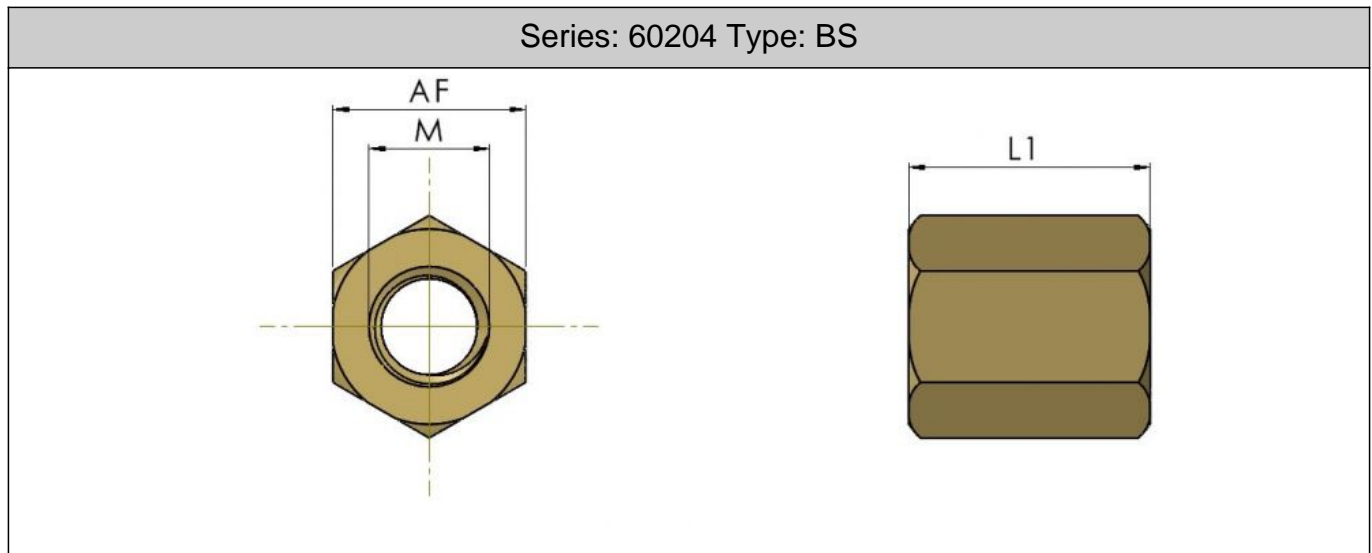

Series: 60204 Type: BS

Brass Through Spacer

Part No.	Thread M	Body A/F	Length 1	Length 2
BS 2040 05	M2	4	5	Through
BS 2040 08	M2	4	8	Through
BS 2040 10	M2	4	10	Through
BS 2040 12	M2	4	12	Through
BS 2040 15	M2	4	15	Through
BS 2550 05	M2.5	5	5	Through
BS 2550 06	M2.5	5	6	Through
BS 2550 08	M2.5	5	8	Through
BS 2550 10	M2.5	5	10	Through
BS 2550 12	M2.5	5	12	Through
BS 2550 15	M2.5	5	15	Through
BS 3050 05	M3	5	5	Through
BS 3050 06	M3	5	6	Through
BS 3050 08	M3	5	8	Through
BS 3050 10	M3	5	10	Through
BS 3050 12	M3	5	12	Through
BS 3050 15	M3	5	15	Through
BS 3050 18	M3	5	18	Through
BS 3050 20	M3	5	20	Through
BS 3055 05	M3	5.5	5	Through
BS 3055 08	M3	5.5	8	Through
BS 3055 10	M3	5.5	10	Through
BS 3055 12	M3	5.5	12	Through
BS 3055 15	M3	5.5	15	Through
BS 3055 18	M3	5.5	18	Through
BS 3055 20	M3	5.5	20	Through

Continued from previous page...

BS 4070 05	M4	7	5	Through
BS 4070 08	M4	7	8	Through
BS 4070 10	M4	7	10	Through
BS 4070 12	M4	7	12	Through
BS 4070 15	M4	7	15	Through
BS 4070 18	M4	7	18	Through
BS 4070 20	M4	7	20	Through
BS 5080 05	M5	8	5	Through
BS 5080 08	M5	8	8	Through
BS 5080 10	M5	8	10	Through
BS 5080 12	M5	8	12	Through
BS 5080 15	M5	8	15	Through
BS 5080 18	M5	8	18	Through
BS 5080 20	M5	8	20	Through

Through Hexagon Spacers are available in various sizes. They are ideal for mounting electrical hardware and other components. Material & Finish: Brass Nickel (Stainless Steel available as special order) To Specify Use: Series No / Part No (eg 60203 3050 40)