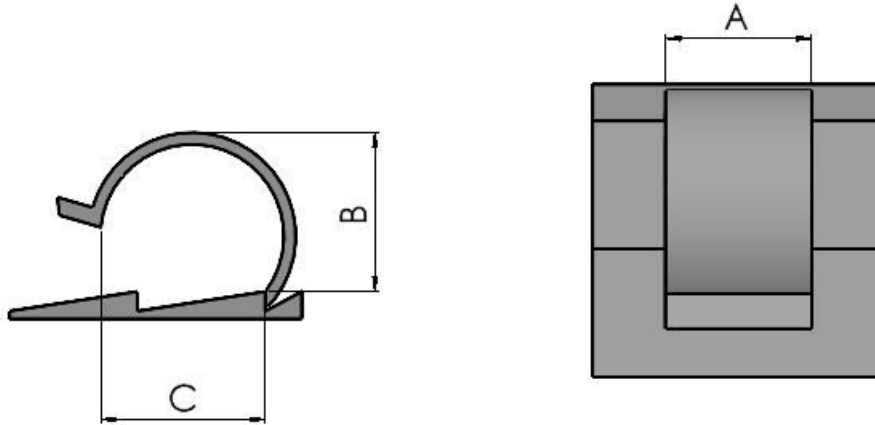

Series: 50210 Type: CC

Self Adhesive Cable Clips

Part No.	I.S.	Dim. A	Dim. B	Dim. C
5436	26	16.0	15.0	18.0
5432	26	12.5	8.0	11.0
5430	19	10.0	5.0	4.5

These Cable Clips are self adhesive with a wide strap to give maximum cable retention without the possibility of damage to the cables themselves. The front lever feature allows easy insertion and removal of cables for serviceable areas. Materials & Colour:-Nylon66 Natural To Specify Use: Series No / Part No (eg 50210 5432)