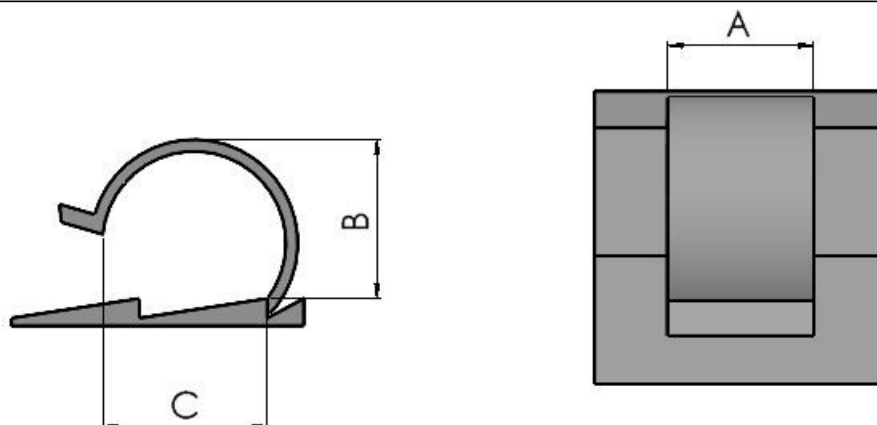

Series: 50210 Type: CC

Self Adhesive Cable Clips

Part No.	I.S.	Dim. A	Dim. B	Dim. C
5436	26	16.0	15.0	18.0
5432	26	12.5	8.0	11.0
5430	19	10.0	5.0	4.5

These Cable Clips are self adhesive with a wide strap to give maximum cable retention without the possibility of damage to the cables themselves. The front lever feature allows easy insertion and removal of cables for serviceable areas. Materials & Colour:-Nylon66 Natural To Specify Use: Series No / Part No (eg 50210 5432)